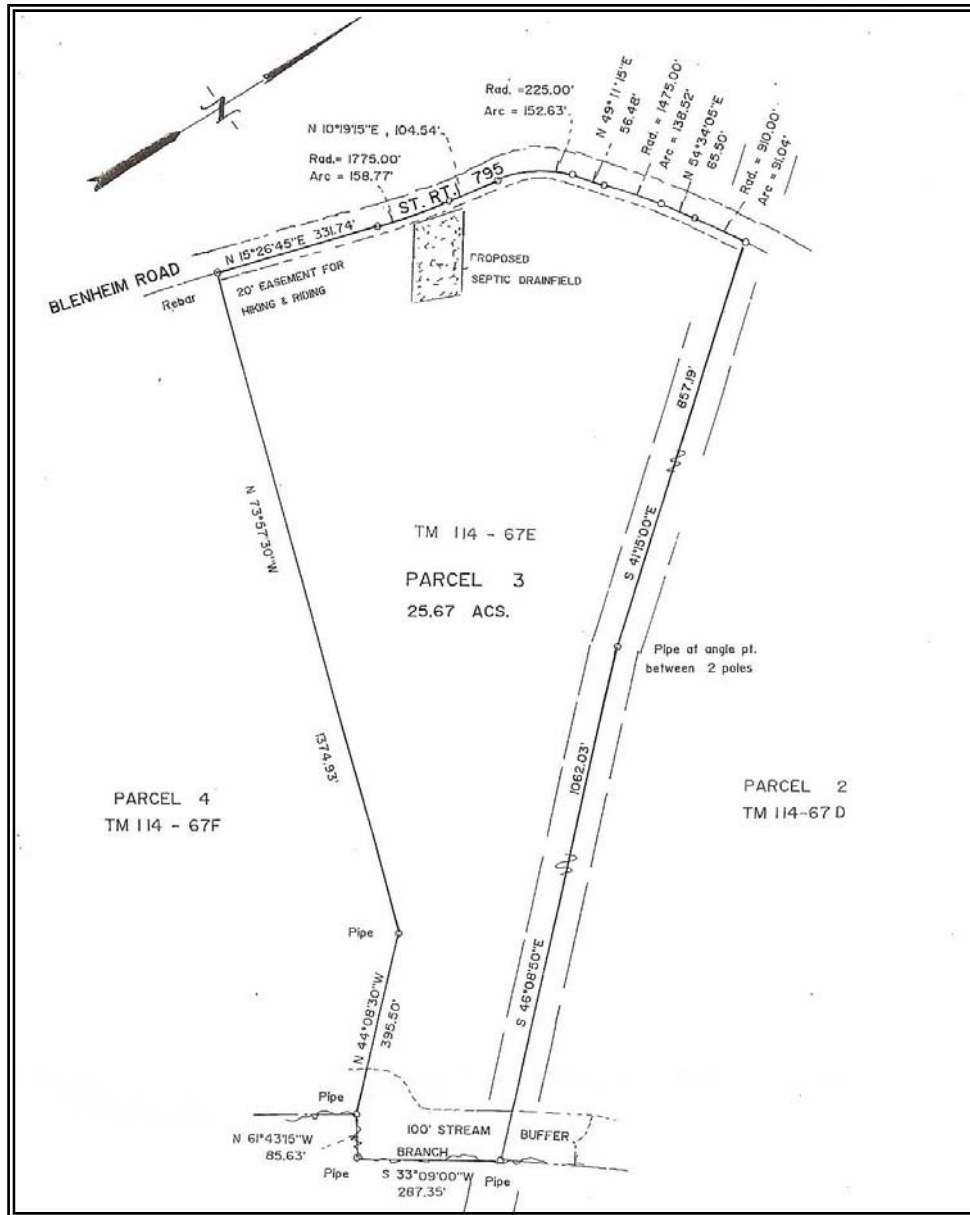

Oakley

at the

Farms of Turkey Run

5591 Blenheim Road • Scottsville, VA

New construction with **3,688 square feet** of finished living space.

This 4 bedroom, 3.5 bath brick Georgian with full basement on **25+ wooded acres** features quartz counters, high ceilings, luxurious master suite, ceramic tile, 2 laundry rooms, and hardwood floors throughout.

A solid investment in Albemarle County offered for \$849,900.

MLS # 444025

Directions : From Charlottesville, take Rt. 20 South 9 miles to left just before Carter's Bridge on Carter's Mt. Rd (VSH 627), immediate R on Secretary's Rd (VSH 708) to R at stop sign on Blenheim Rd (VSH 795), 1/3 mile to sign on left.